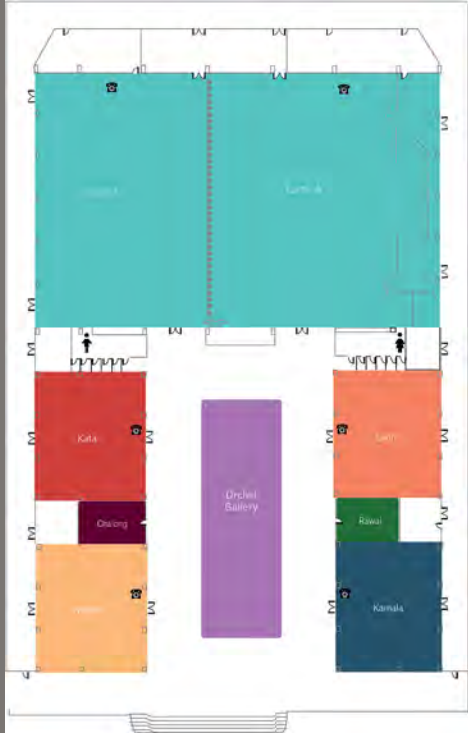

EVENTS SPACE AT A GLANCE

FUNCTION ROOMS - CAPACITY

	Karon A+B	Karon A	Karon B	Naiharn	Kata	Surin	Kamala	Chalong	Rawai
Theatre	950	500	400	65	65	65	65	X	X
Classroom	430	190	190	45	45	45	45	X	X
U-Shape	X	80	80	35	35	35	35	X	X
Board Meeting	X	X	X	30	30	30	30	12	12
Cocktail	800	400	350	80	80	80	80	X	X
Buffet	400	200	150	60	60	60	60	X	X
Banquet	420	230	190	95	95	95	95	X	X