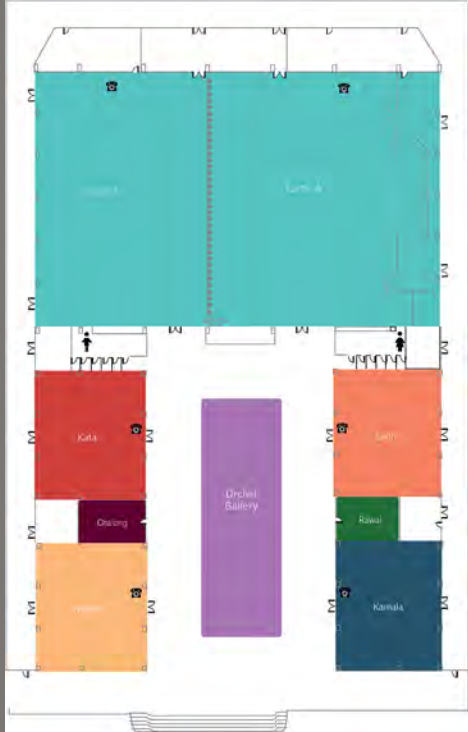

EVENTS SPACE AT A GLANCE

FUNCTION ROOMS - DIMENSIONS

	Karon A+B	Karon A	Karon B	Naiharn	Kata	Surin	Kamala	Chalong	Rawai
Ft²	8,960	4,720	4,240	1,326	1,326	1,326	1,326	226	226
M²	816	432	384	125	125	125	125	21	21
Ft	112x80	59x80	53x80	34x39	34x39	34x39	34x39	19x11	19x11
M	34x24	18x24	16x24	10.4x12	10.4x12	10.4x12	10.4x12	6x3.5	6x3.5
Ceiling - Ft	15' 18"	15' 18"	15' 18"	11' 6"	11' 6"	11' 6"	11' 6"	9' 11"	9' 11"
Ceiling - M	4.8	4.8	4.8	3.5	3.5	3.5	3.5	3	3